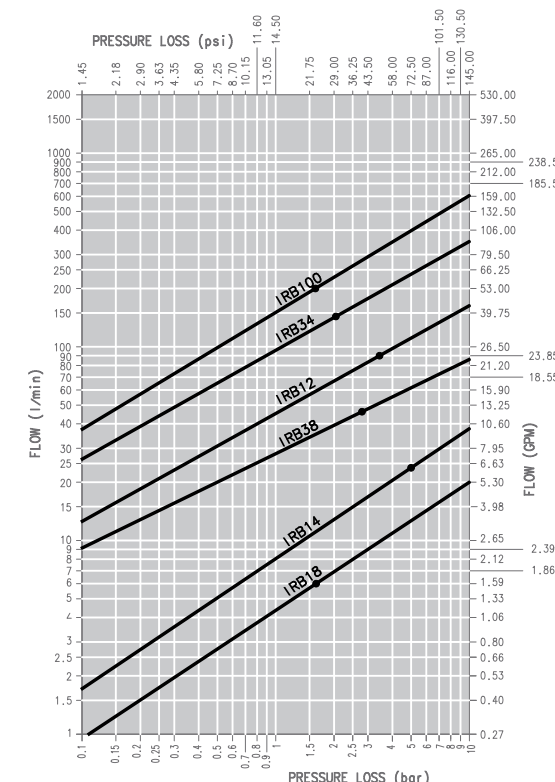

Repair Kits, Protective Caps & Plugs – page 93

FEATURES

Size range: 1/4" thru 1"
Port options: NPT, BSP
Interchanges with ISO B, Parker 60, Aeroquip FD45, Faster HNV

IRB working pressure:
 18-35 MPa/4000-5075 psi range
IRBO working pressure:
 10-20 MPa/1450-2900 psi range
IRBX working pressure:
 12.5-25 MPa/1813-3625 psi range

APPLICATIONS

Anywhere a compact size and high quality material are required
 Industrial process applications, agricultural equipment, oil & gas industry

PRESSURE DROP

OIL = ISO VG32, TEMP = 40C, VISCOSITY = 28.8-35.2 MM²/S

* Spillage is an indicative value of the fluid loss per couple-uncouple cycle.

SIZE DIAGRAM

DESCRIPTION	BODY SIZE	A	UNIT	B	C	D	E	F	G	H	I	J	UNIT	WEIGHT	
														MALE	FEMALE
IRB18	1/8	1/8	mm	14.0	14.0	30.0	23.0	48.8	60.5	15.8	15.8	10.8	kg	0.018	0.068
			inch	0.55	0.55	1.18	0.91	1.92	2.38	0.62	0.62	0.43	lb	0.04	0.15
IRB14	1/4	1/4	mm	19.0	19.0	35.0	27.0	57.0	70.7	20.8	21.2	14.2	kg	0.035	0.120
			inch	0.75	0.75	1.38	1.06	2.24	2.78	0.82	0.83	0.56	lb	0.08	0.26
IRB38	3/8	3/8	mm	24.0	24.0	41.0	34.0	66.0	82.7	26.0	27.0	19.1	kg	0.068	0.220
			inch	0.94	0.94	1.61	1.34	2.60	3.26	1.02	1.06	0.75	lb	0.15	0.49
IRB12	1/2	1/2	mm	27.0	27.0	46.0	42.0	73.9	92.6	29.0	29.0	23.5	kg	0.102	0.323
			inch	1.06	1.06	1.81	1.65	2.91	3.65	1.14	1.14	0.93	lb	0.22	0.71
IRB34	3/4	3/4	mm	36.0	36.0	55.0	50.0	90.1	111.1	38.5	38.5	31.4	kg	0.203	0.562
			inch	1.42	1.42	2.17	1.97	3.55	4.37	1.52	1.52	1.24	lb	0.45	1.24
IRB100	1	1	mm	41.0	41.0	66.0	60.0	106.2	133.2	44.8	44.8	37.7	kg	0.328	0.863
			inch	1.61	1.61	2.60	2.36	4.18	5.24	1.76	1.76	1.48	lb	0.72	1.90