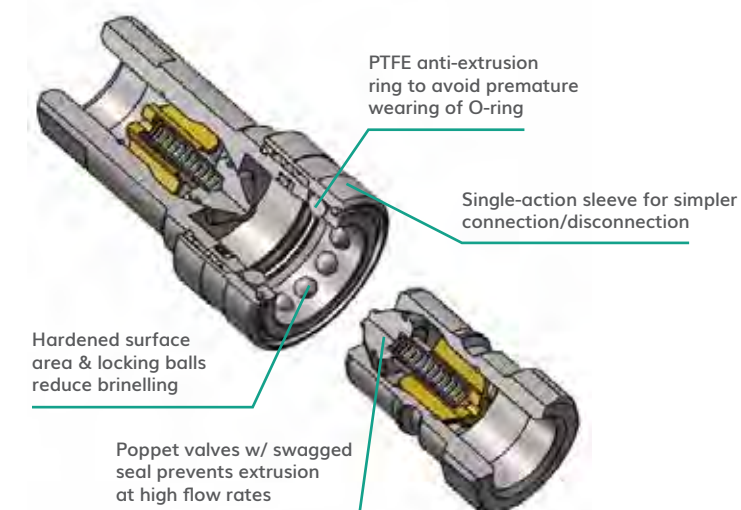

The IRB Series Quick Couplings are interchangeable to ISO B standard (ISO 7241-B). The IRB is offered in three different high quality materials to meet different application challenges—IRB carbon steel with Nitrile seals, IRBO brass with Viton seals, and IRBX 316 stainless steel with Viton seals. The entire series features compact design, AISI 302 stainless steel springs, and PTFE anti-extrusion rings.

APPLICATIONS

Anywhere a compact size and high quality material are required
 Industrial process applications, agricultural equipment, oil & gas industry

PRESSURE DROP

OIL = ISO VG32, TEMP = 40C, VISCOSITY = 28.8-35.2 MM²/S

PERFORMANCE

DESCRIPTION	SIZE	ISO SIZE	MAX. OPERATING PRESSURE COUPLED		BURST PRESSURE		COUPLED		SPILLAGE*		
			MPa	psi	MALE	FEMALE	MPa	psi	MPa	psi	ml
ISO B IRB STEEL											
IRB18	1/8	5.0	35	5075	120	17400	120	17400	120	17400	0.18
IRB14	1/4	6.3	35	5075	100	14500	100	14500	100	14500	0.33
IRB38	3/8	10.0	30	4350	100	14500	100	14500	100	14500	2.20
IRB12	1/2	12.5	28	4060	100	14500	100	14500	100	14500	3.00
IRB34	3/4	20.0	23	4000	100	14500	100	14500	100	14500	9.40
IRB100	1	25.0	18	4000	80	11600	80	11600	80	11600	14.00
ISO B IRBO BRASS											
IRBO18	1/8	5.0	20	2900	100	14500	100	14500	100	14500	0.18
IRBO14	1/4	6.3	20	2900	100	14500	100	14500	100	14500	0.33
IRBO38	3/8	10.0	16	2320	80	11600	70	10150	80	11600	2.20
IRBO12	1/2	12.5	16	2320	80	11600	70	10150	80	11600	3.00
IRBO34	3/4	20.0	12,5	1813	60	8700	45	6525	60	8700	9.40
IRBO100	1	25.0	10	1450	40	5800	40	5800	40	5800	14.00
ISO B IRBX 316 STAINLESS STEEL											
IRBX18	1/8	5.0	25	3625	140	20300	140	20300	140	20300	0.18
IRBX14	1/4	6.3	25	3625	140	20300	140	20300	140	20300	0.33
IRBX38	3/8	10.0	20	2900	100	14500	100	14500	100	14500	2.20
IRBX12	1/2	12.5	20	2900	100	14500	100	14500	100	14500	3.00
IRBX34	3/4	20.0	16	2320	80	11600	80	11600	80	11600	9.40
IRBX100	1	25.0	12,5	1813	60	8700	60	8700	60	8700	14.00